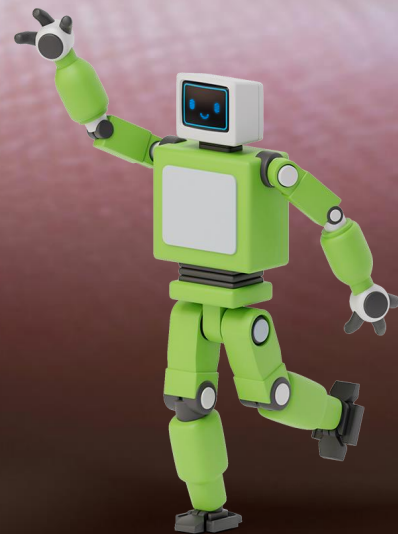

small

medium

big

small

A close-up photograph of a human hand holding a small snake with a yellow and black patterned body. A blue speech bubble with a black outline is positioned to the right of the snake, containing the text "small snake". In the bottom right corner, a small, blue, stylized robot with a single eye and a raised arm is visible.

small snake

small

small snail

small

small spider

medium

medium flower

medium scissors

big

big spoon

Big

A large, spotted seal is the central focus of the image. It has a mottled pattern of grey and white spots on its body. A small, green, blocky robot stands to the left of the seal, pointing its right hand towards the seal's side. A pink speech bubble with a black outline is positioned above the robot, containing the text "big seal". The seal's head is on the right side of the image, showing its eyes, whiskers, and a large, rounded snout. The background is plain white.