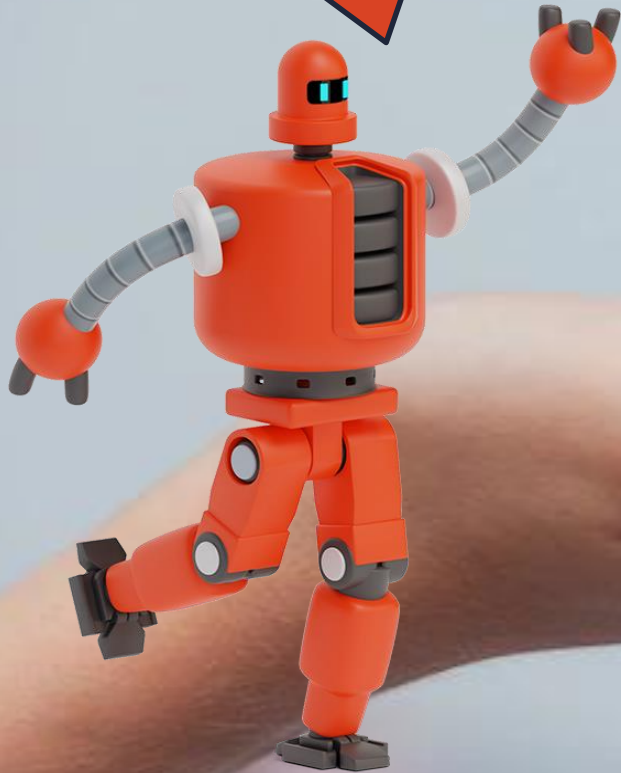

small

medium

big

small

A close-up photograph of a human hand holding a small snake with a yellow and black patterned body. A blue speech bubble with a black outline is positioned to the right of the snake, containing the text "small snake". In the bottom right corner, a small, blue, stylized robot with a single eye and a raised arm is visible.

small snake

small

small snail

small

small spider

medium

medium flower

medium scissors

big

big spoon

Big

A large, spotted seal is the central focus of the image. It has a mottled pattern of grey and white spots on its body. A small, green, blocky robot stands to the left of the seal, pointing its right hand towards the seal's side. A pink speech bubble with a black outline is positioned above the robot, containing the text "big seal". The seal's head is on the right side of the image, showing its eyes, whiskers, and a large, rounded snout. The background is plain white.

big seal

big

Goodbye