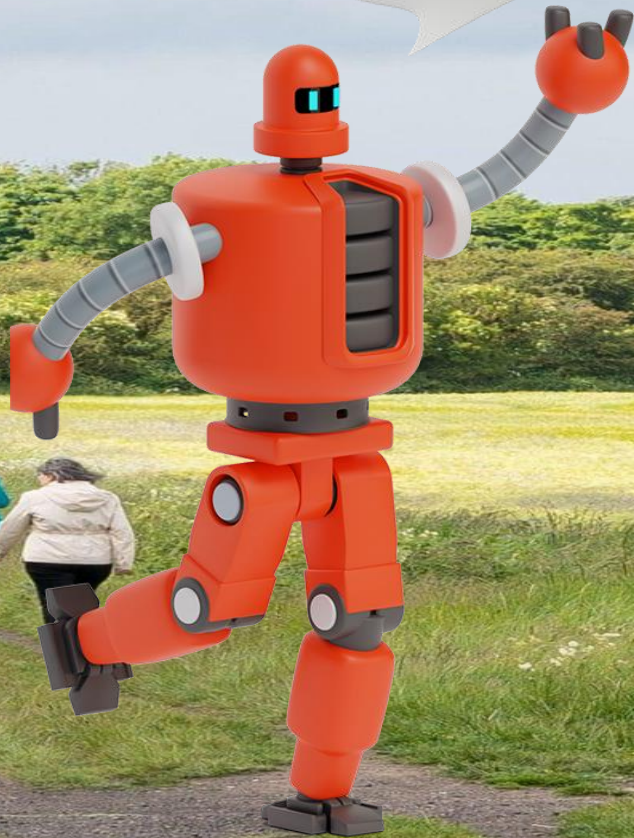

small

medium

big

small

A close-up photograph of a human hand holding a small snake with a yellow and black patterned body. A blue speech bubble with a black outline is positioned to the right of the snake, containing the text "small snake". In the bottom right corner, a small, blue, stylized robot with a single eye and a raised arm is visible.

small snake

small

small snail

small

small spider

medium

medium flower

medium scissors

big

big spoon

Big

A large, spotted seal is the central focus of the image. It has a mottled pattern of grey and white spots on its body. A small, green, blocky robot stands to the left of the seal, pointing its right hand towards the seal's side. A pink speech bubble with a black outline is positioned above the robot, containing the text "big seal". The seal's head is on the right side of the image, showing its eyes, whiskers, and a large, rounded snout. The background is plain white.