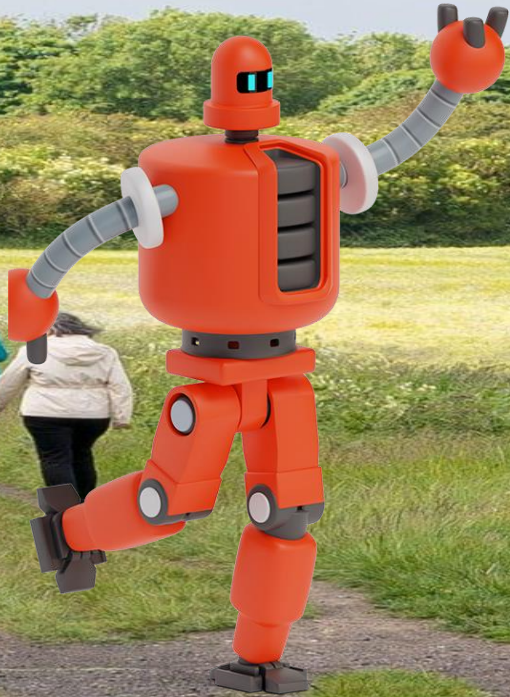

small

medium

big

small

A close-up photograph of a human hand holding a small snake with a yellow and black patterned body. A blue speech bubble with a black outline is positioned to the right of the snake, containing the text "small snake". In the bottom right corner, a small, blue, stylized robot with a single eye and a raised arm is visible.

small snake

small

small snail

small

small spider

medium

medium flower

medium scissors

big

big spoon

Big

A large, spotted seal is the central focus of the image. It has a mottled pattern of grey and white spots on its body. A small, green, blocky robot stands to the left of the seal, pointing its right hand towards the seal's side. A pink speech bubble with a black outline is positioned above the robot, containing the text "big seal". The seal's head is on the right side of the image, showing its eyes, whiskers, and a large, rounded snout. The background is plain white.