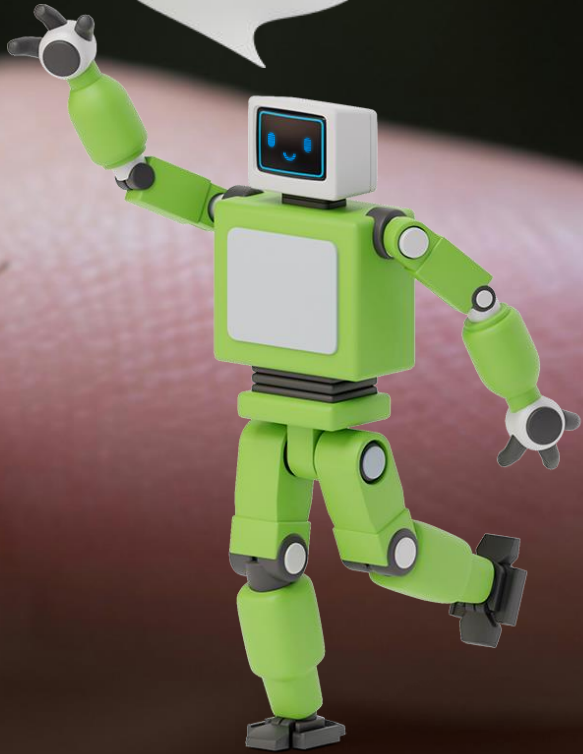

small

medium

big

small

A close-up photograph of a human hand holding a small snake with a yellow and black patterned body. A blue speech bubble with a black outline is positioned to the right of the snake, containing the text "small snake". In the bottom right corner, a small, blue, stylized robot with a single eye and a raised arm is visible.

small snake

small

small snail

small

small spider

medium

medium flower

medium scissors

big

big spoon

Big

A large, spotted seal is the central focus of the image. It has a mottled pattern of grey and white spots on its body. A small, green, blocky robot stands to the left of the seal, pointing its right hand towards the seal's side. A pink speech bubble with a black outline is positioned above the robot, containing the text "big seal". The seal's head is on the right side of the image, showing its eyes, whiskers, and a large, rounded snout. The background is plain white.