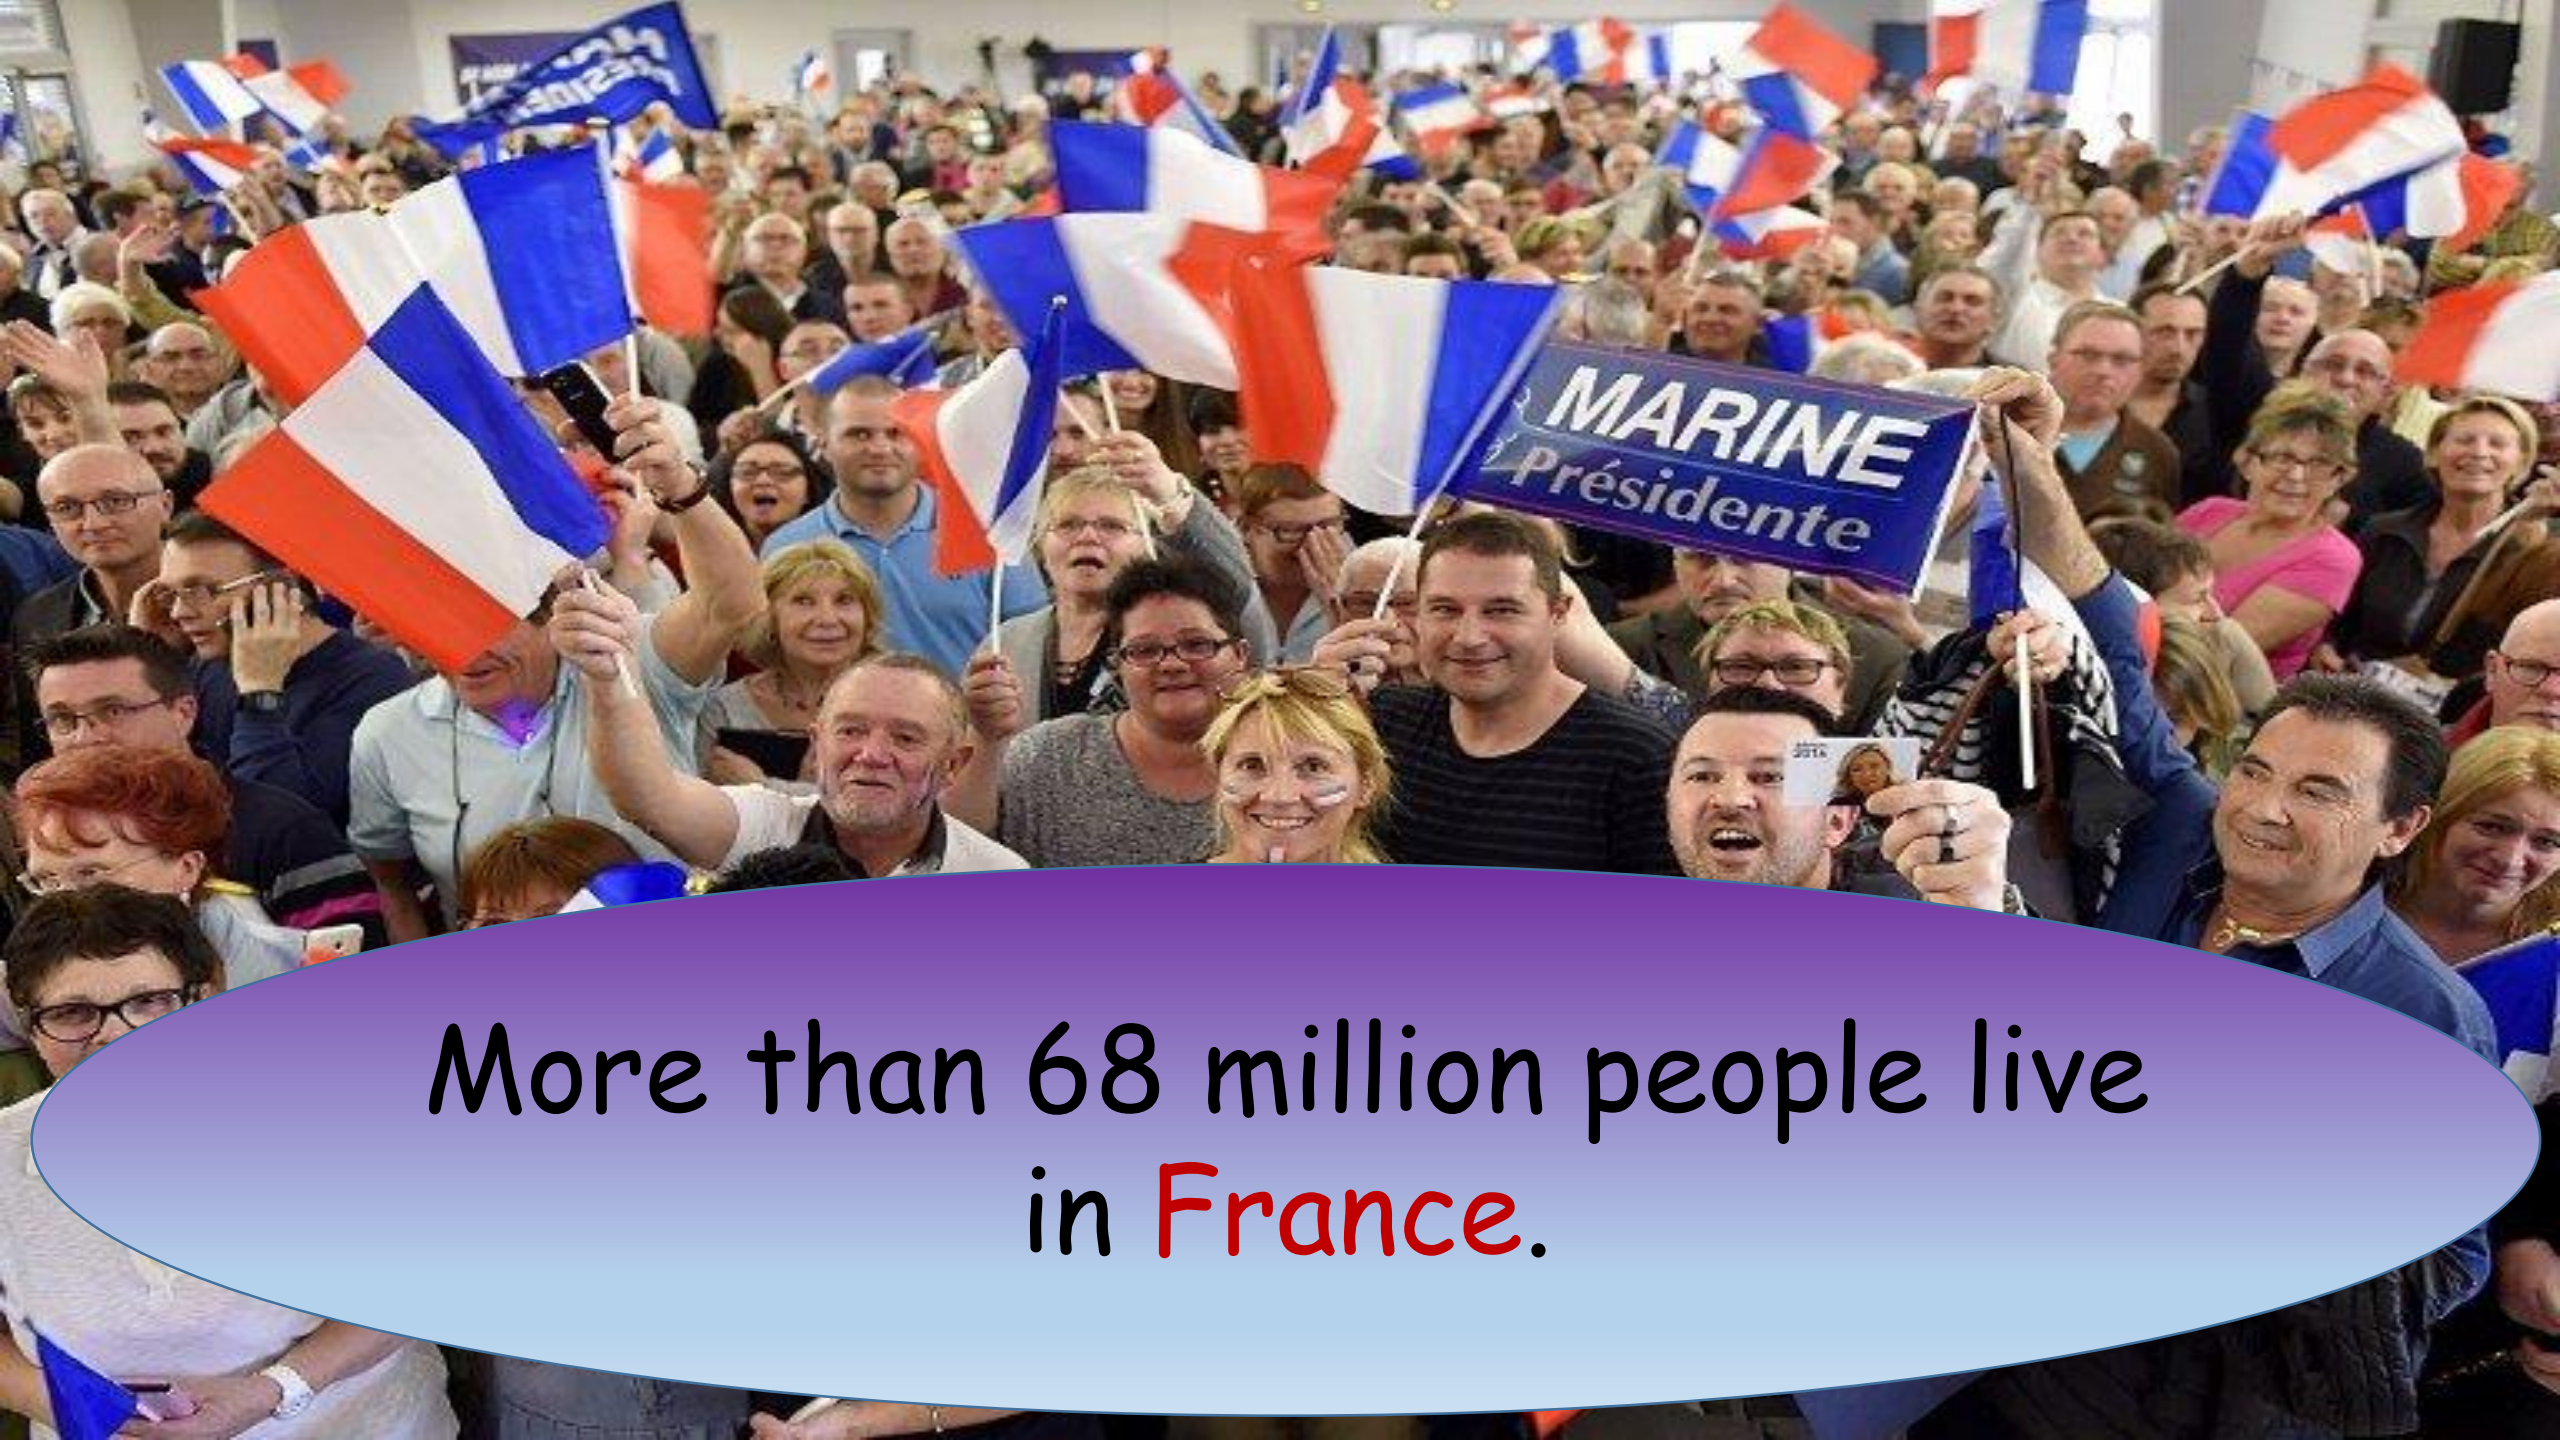

France

The flag of France has three vertical bands.

From left to right , they are blue , white and red.

France is bordered by countries like Italy, Germany, Belgium, Monaco, Spain and Switzerland.

More than 68 million people live
in France.

Napoleon Bonaparte
He was a leader.

Nostradamus
He was an astrologer.

Famous French people

Coco Chanel

She was a fashion designer.

attractions

It was designed by
the famous French
engineer Gustave
Eiffel.

Eiffel tower is 324
meters tall.

attractions

The Louver is the largest art museum in the world.

It has more than 380000 objects and art works.