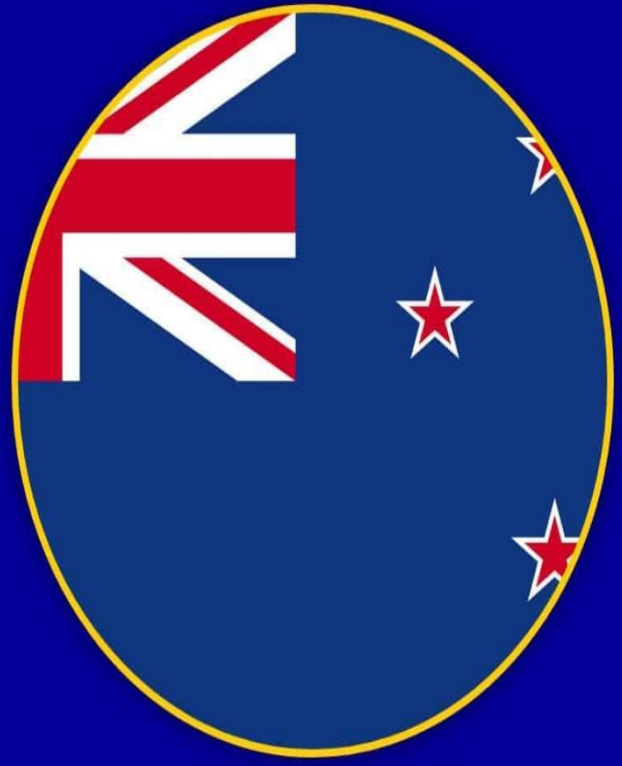

**The smallest
continent**

Australia

Kangaroo

Koala bear

Canberra

Indonesia

Jakarta

Australia Flag

vs

Flag

Wellington

Fijian Flag

<https://fijidream.co.jp/>

The image features a composite background. In the upper left, the Union Jack is partially visible, overlaid on the blue field of the Fiji flag. The Fiji flag's central shield is prominent, containing a golden crown, a white swan, palm trees, and a yellow coconut. Below the shield is a white wave. The background is a tropical beach with turquoise water, a white sand shore, and a dense line of green palm trees under a clear blue sky.