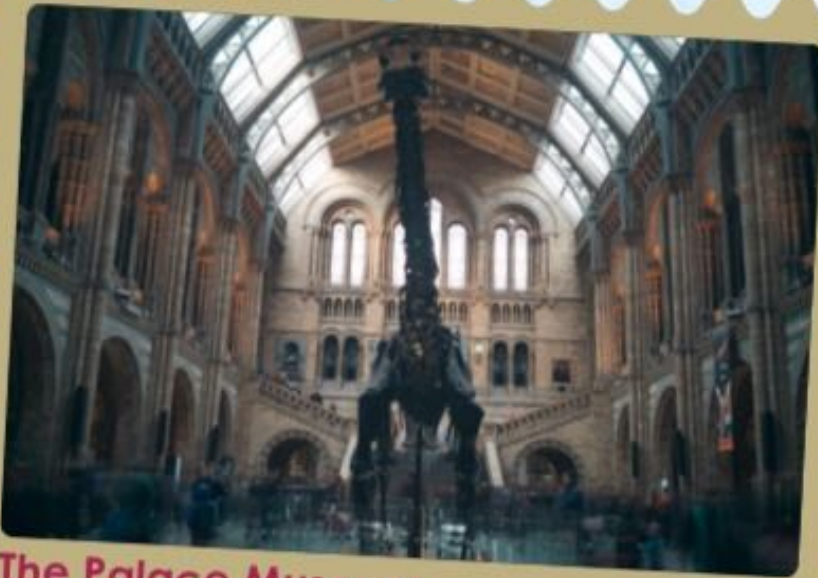

The Palace Museum

This palace has more than 9000 rooms. The main buildings of the museum are one of the largest wooden buildings in China.