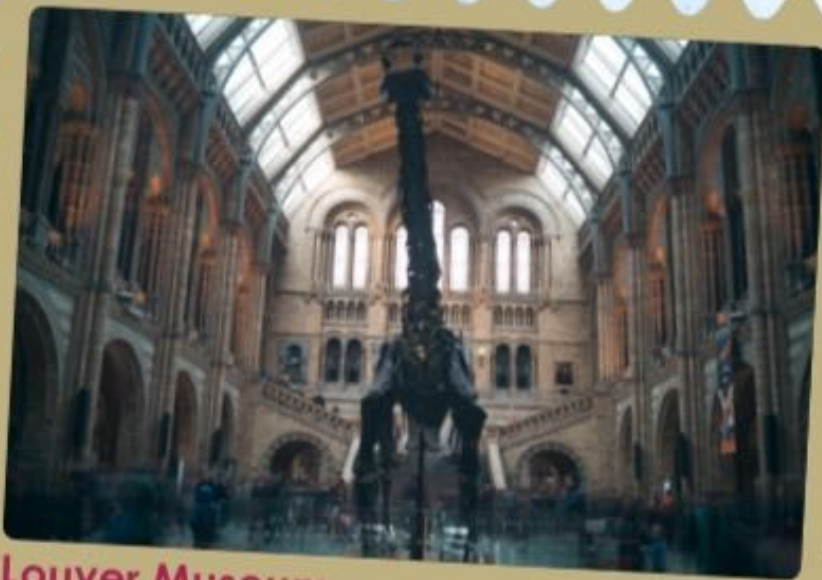

A globe on a wooden stand is the central focus, slightly out of focus. In the foreground, a paper boat is made from a folded map, showing various geographical features and text like 'BRITANNICUS OCEANUS' and 'D E M O N O N'. The background is a bright window. The overall color scheme is dominated by yellow and blue.

- The flag of China has one big star and four small stars on a red background. The stars are on the top corner of the flag. They are yellow.

Flags

What does the flag of
Italy
look like?

- The flag of Italy has three vertical bands. From left to right, they are green, white and red. The green color represents hope, the white represents faith and the red color represents charity.

What does the flag of
France
look like?

- The flag of France has three vertical bands. From left to right, they are blue, white and red.

France

Eiffel Tower

It was designed by the famous French engineer Gustave Eiffel. Eiffel tower is 324 meters tall.

Louvre Museum

The Louvre is the largest art museum in the world. It has more than 380,000 objects and art works.