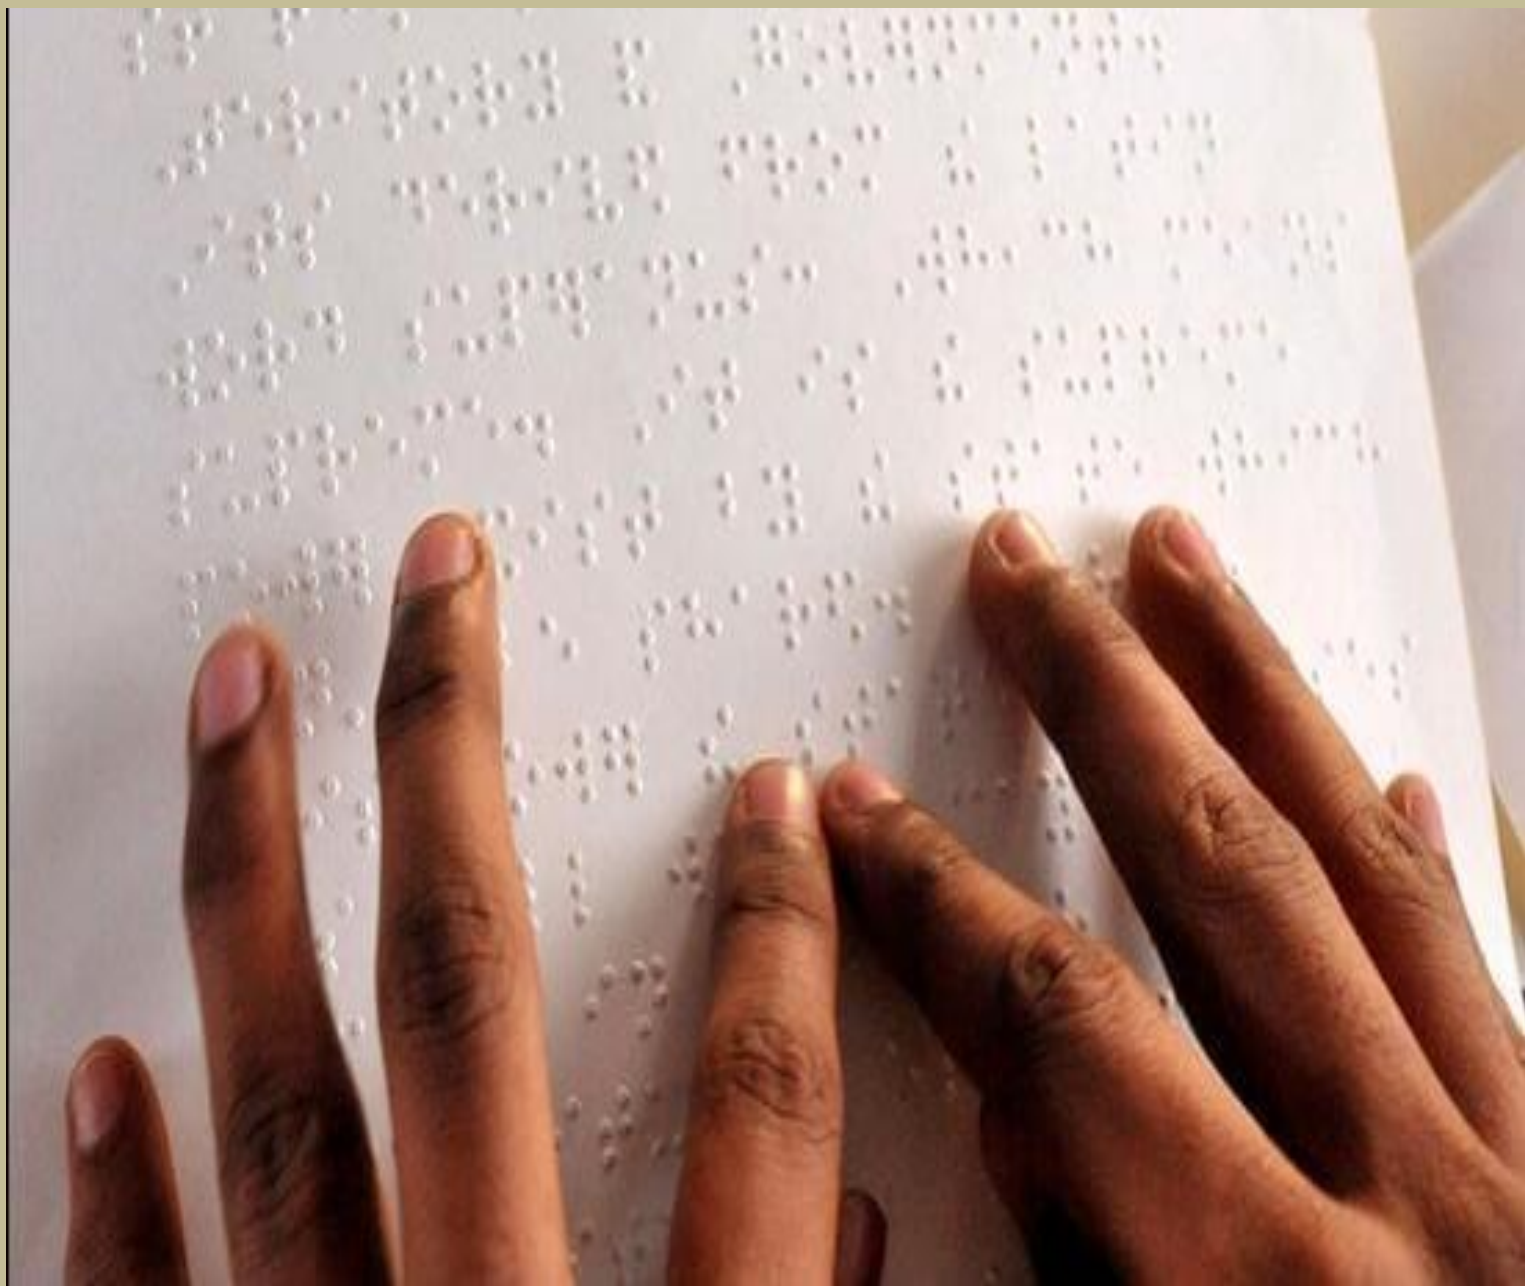

Alavi

21st Century Schools

INTERNATIONAL DAY OF THE BLIND

cane

braille

LOUIS BRAILLE

JANUARY 4, 1809- JANUARY 6, 1852

Braille is a system of raised dots that can be read with the fingers by people who are blind.